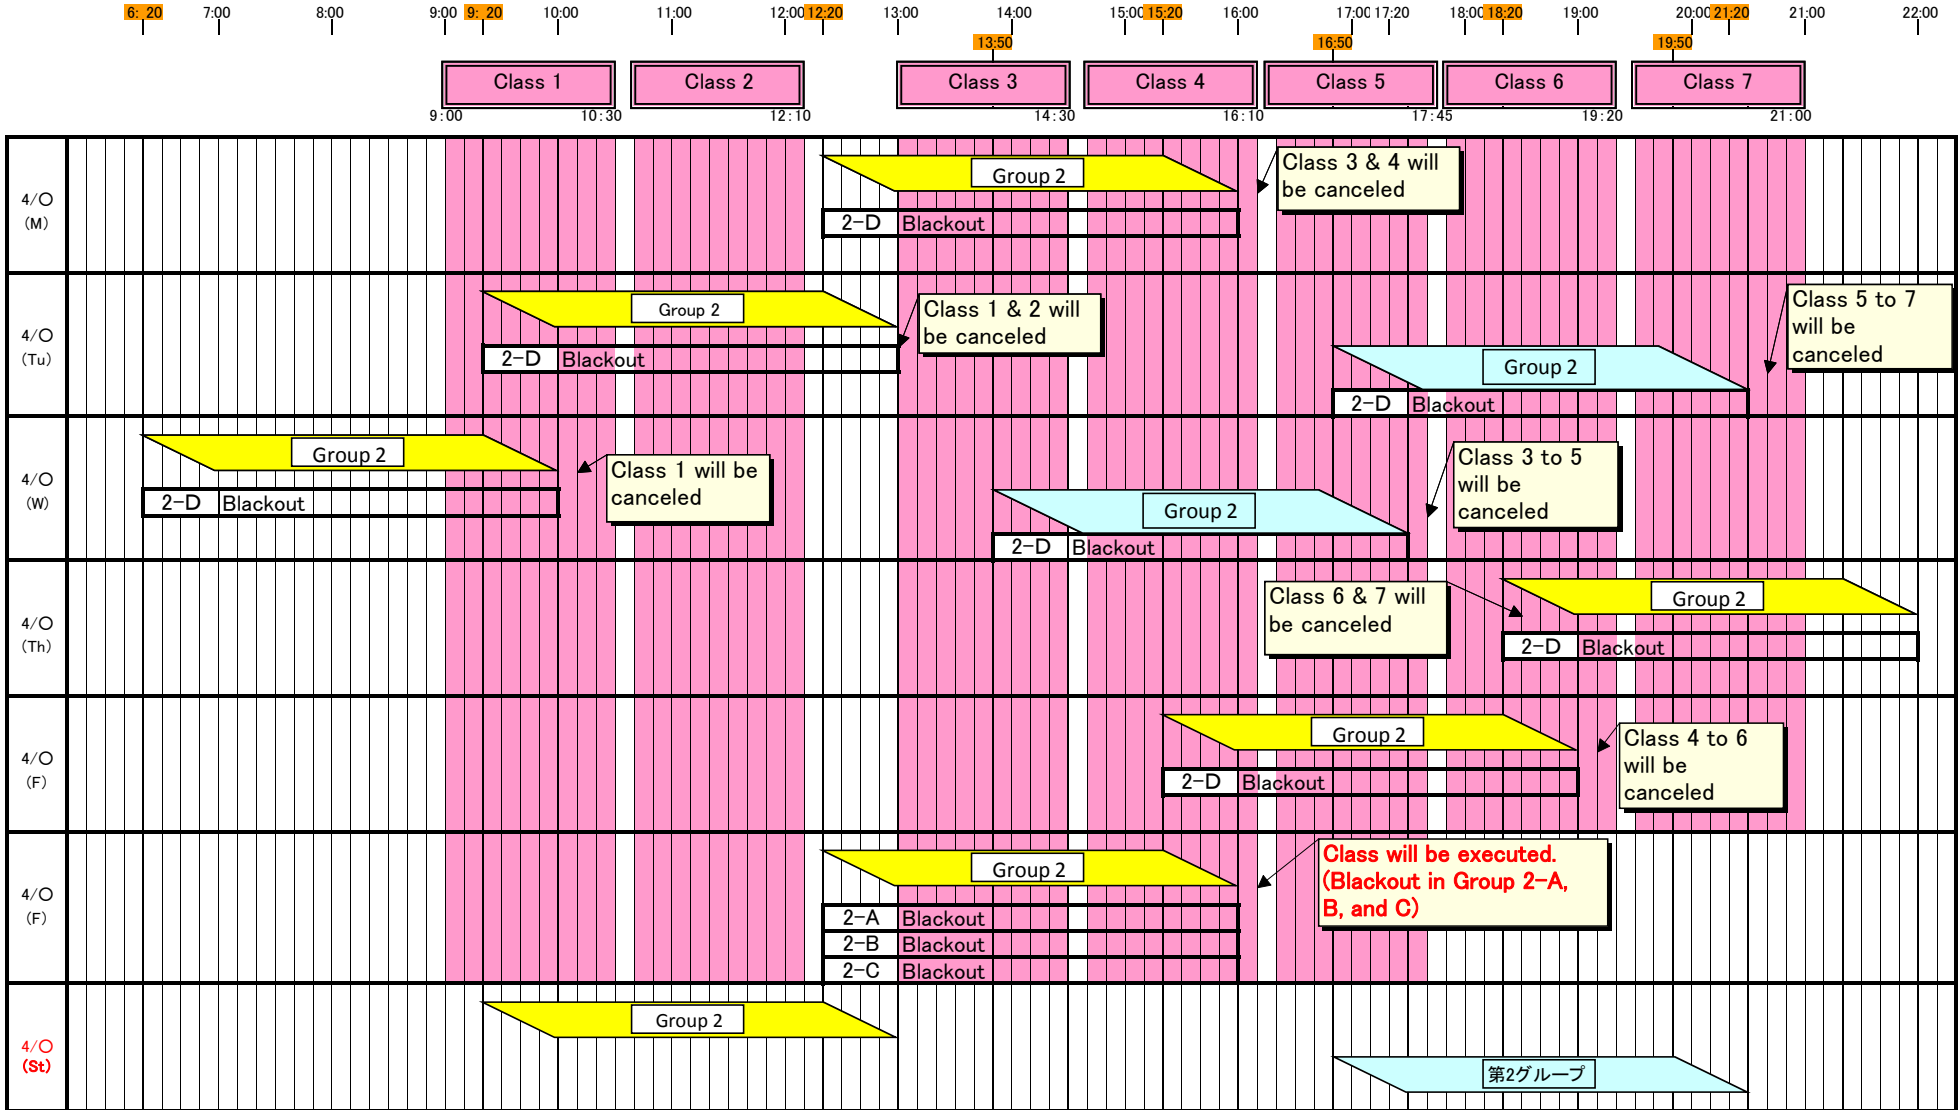

Table of Class Cancellation for Planned Blackout

Caution: Any class should be executed as regulary scheduled if the planned blackout is canceled. Check update for TEPCO or Chofu city website.